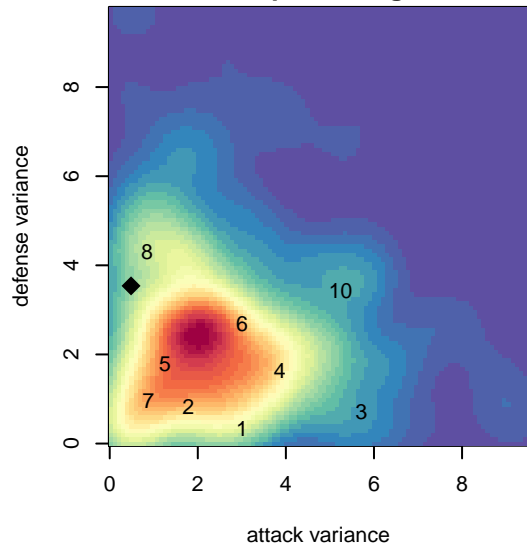

**attack and defense variance (black dot)
relative to other teams
and top 10 in region**