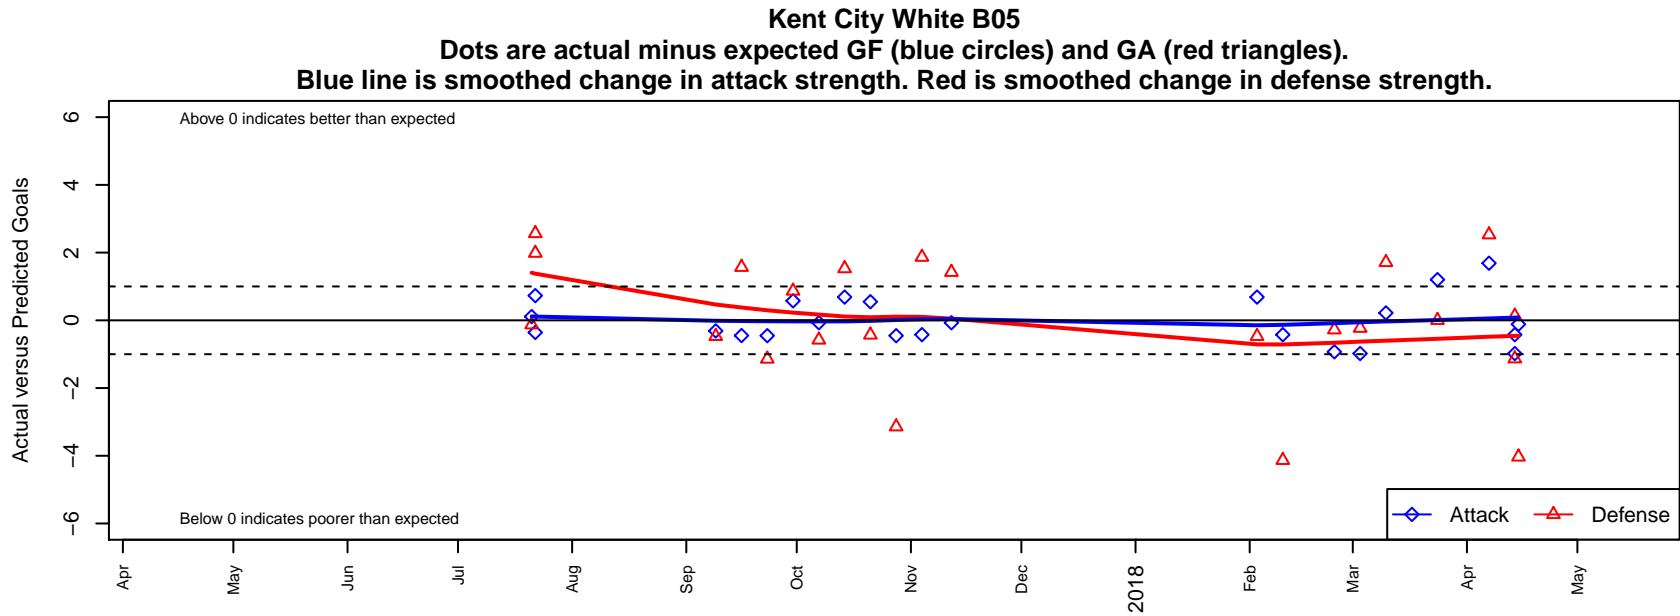

Kent City White B05

Kent City FC

Kent, WA

B05 total strength=478

attack=0.32 defense=0.34

fall league = PSPL Classic 2 – West U13

spr league = Spr PSPL – '05 Classic 2 – West I

alt names used:

Kent City FC B05 White

Kent City FC B05 White

Kent City FC B05 White

KENT CITY FOOTBALL B05 WHITE (USA)

Venues played:

2017 Sounders FC Cup BU13 Silver

2017 PSPL Classic 2 – West U13

2017 Spr PSPL – '05 Classic 2 – West U13

2017 WA Cup U13 Bronze U13

**attack and defense variance (black dot)
relative to other teams
and top 10 in region**

**attack and defense rating
relative to others at age
and all opponents in last 13 months**