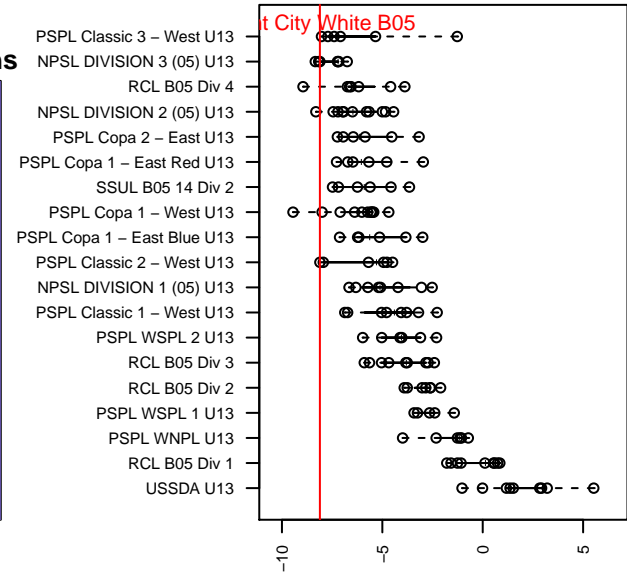

Kent City White B05

Kent City FC

Kent, WA

B05 total strength=478

attack=0.32 defense=0.34

fall league = PSPL Classic 2 – West U13

spr league = Spr PSPL – '05 Classic 2 – West I

alt names used:

Kent City FC B05 White

Kent City FC B05 White

Kent City FC B05 White

KENT CITY FOOTBALL B05 WHITE (USA)

Venues played:

2017 Sounders FC Cup BU13 Silver

2017 PSPL Classic 2 – West U13

2017 Spr PSPL – '05 Classic 2 – West U13

2017 WA Cup U13 Bronze U13

**attack and defense variance (black dot)
relative to other teams
and top 10 in region**

**attack and defense rating
relative to others at age
and all opponents in last 13 months**