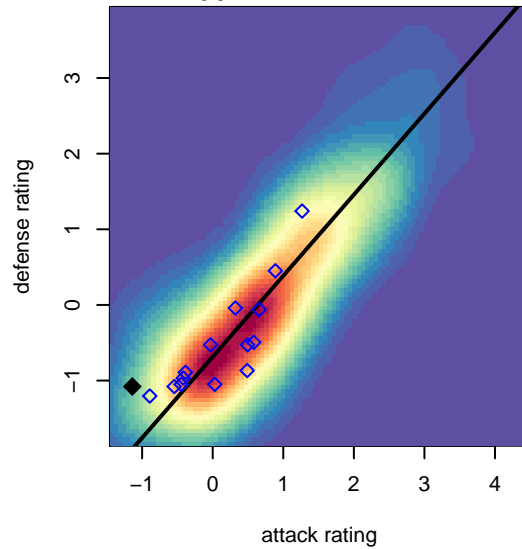

**attack and defense rating
relative to others at age
and all opponents in last 13 months**