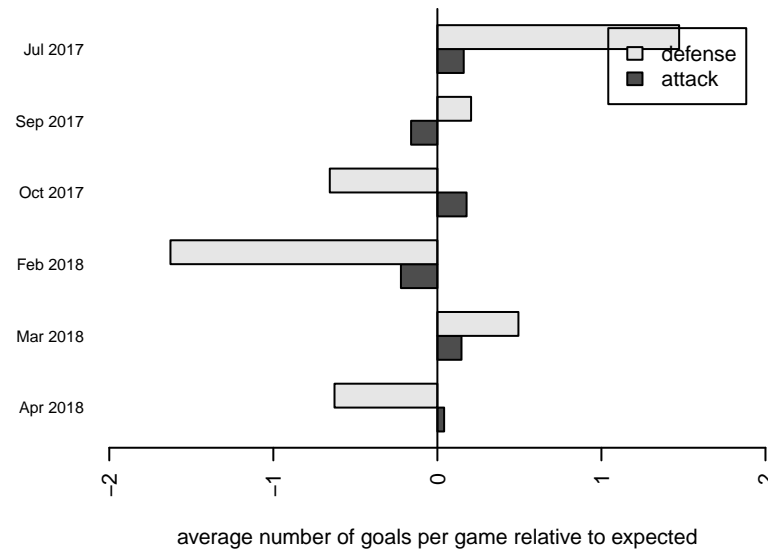

Performance relative to 13 month average