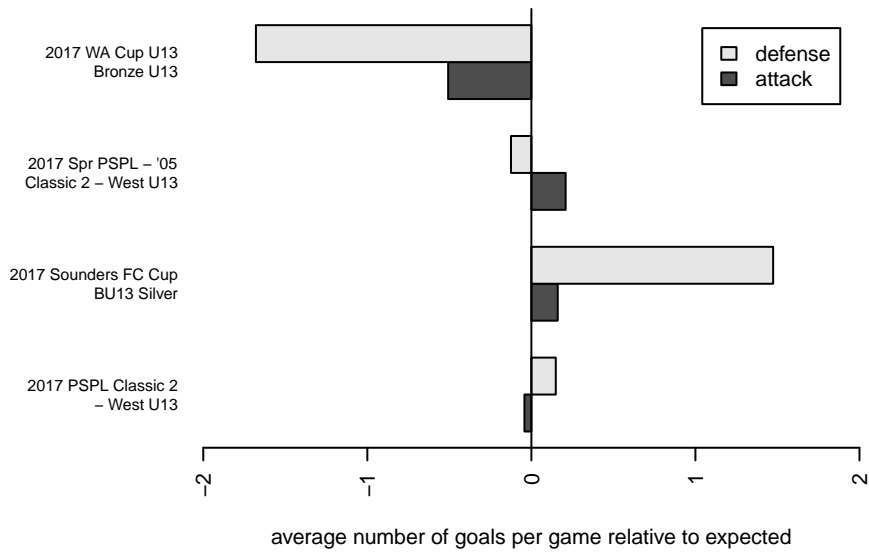

Performance relative to 13 month average